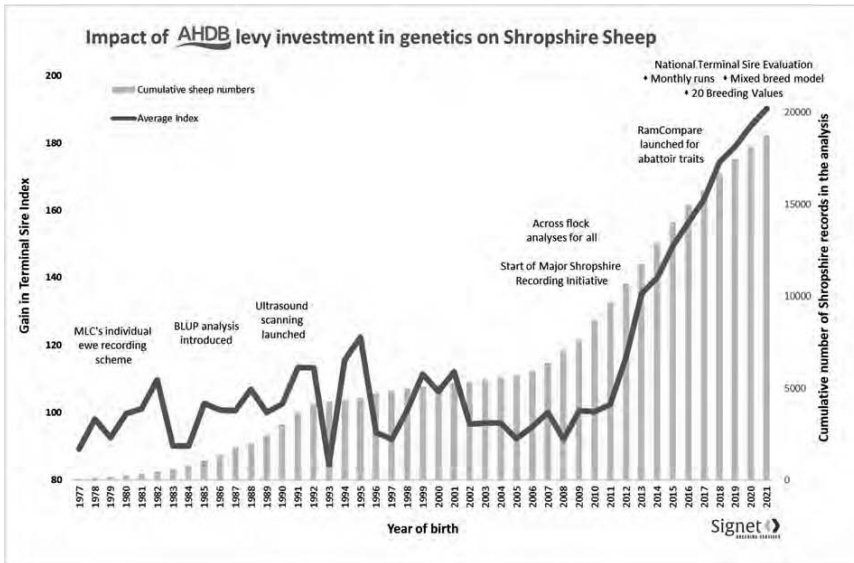

The Shropshire sheep we breed today are very different to those of the past. Shropshire sired lambs grow faster, have better conformation and are less likely to become overfat at light carcase weights, with Shropshire ewes continuing to express high levels of maternal performance in terms of milk and prolificacy. This improvement isn't limited to rams purchased from Signet recorded flocks, through the movement of genetics within the pedigree world the whole breed benefits when influential flocks record their stock.

This genetic change has clearly influenced the productivity of the national flock, but it should not be forgotten that by reducing days to slaughter, enhancing meat yield in the carcase and increasing maternal output, genetic improvement programmes also provide one of the best ways to reduce the carbon footprint of lamb; as they have quietly done for the last four decades without us realising it.

Levy funded genetic research and service development has seen many breakthroughs over the years, which include:

- Statistical analysis of sheep records (1980s)
- Launch of the ultrasound scanning service (late 1980s)
- Across flock evaluations and support for breeding groups (1992 onwards)
- Development of breeding values from abattoir data (via RamCompare) (2015/16)
- Mixed breed evaluations, with the inclusion of crossbred data (2018)
- Full online reporting and free inbreeding software (2019)